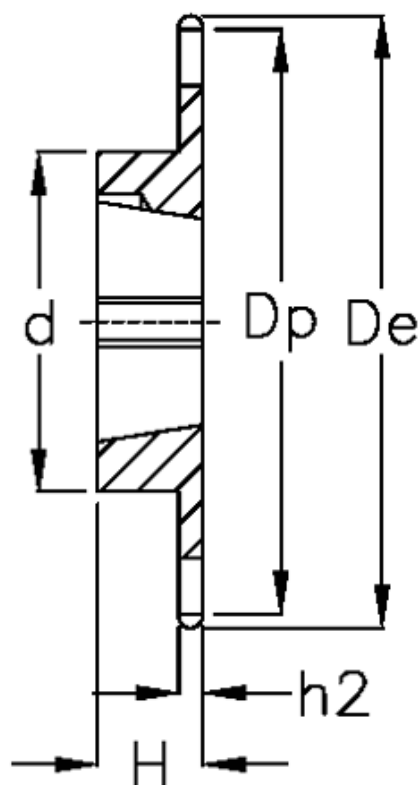

Article number: 616031006021

Description: Taperbored sprocket 10 B-1 Z=21 simplex
for bushing 1610

Measures

C	= 1.6
d	= 76
De	= 113.4
Dp	= 106.52
For bush	= 1610
For chain size	= 5/8" x 3/8"
For chain type	= 10 B-1
H	= 25

h1	= 9.1
Material	= Stål
Number of teeth	= 21